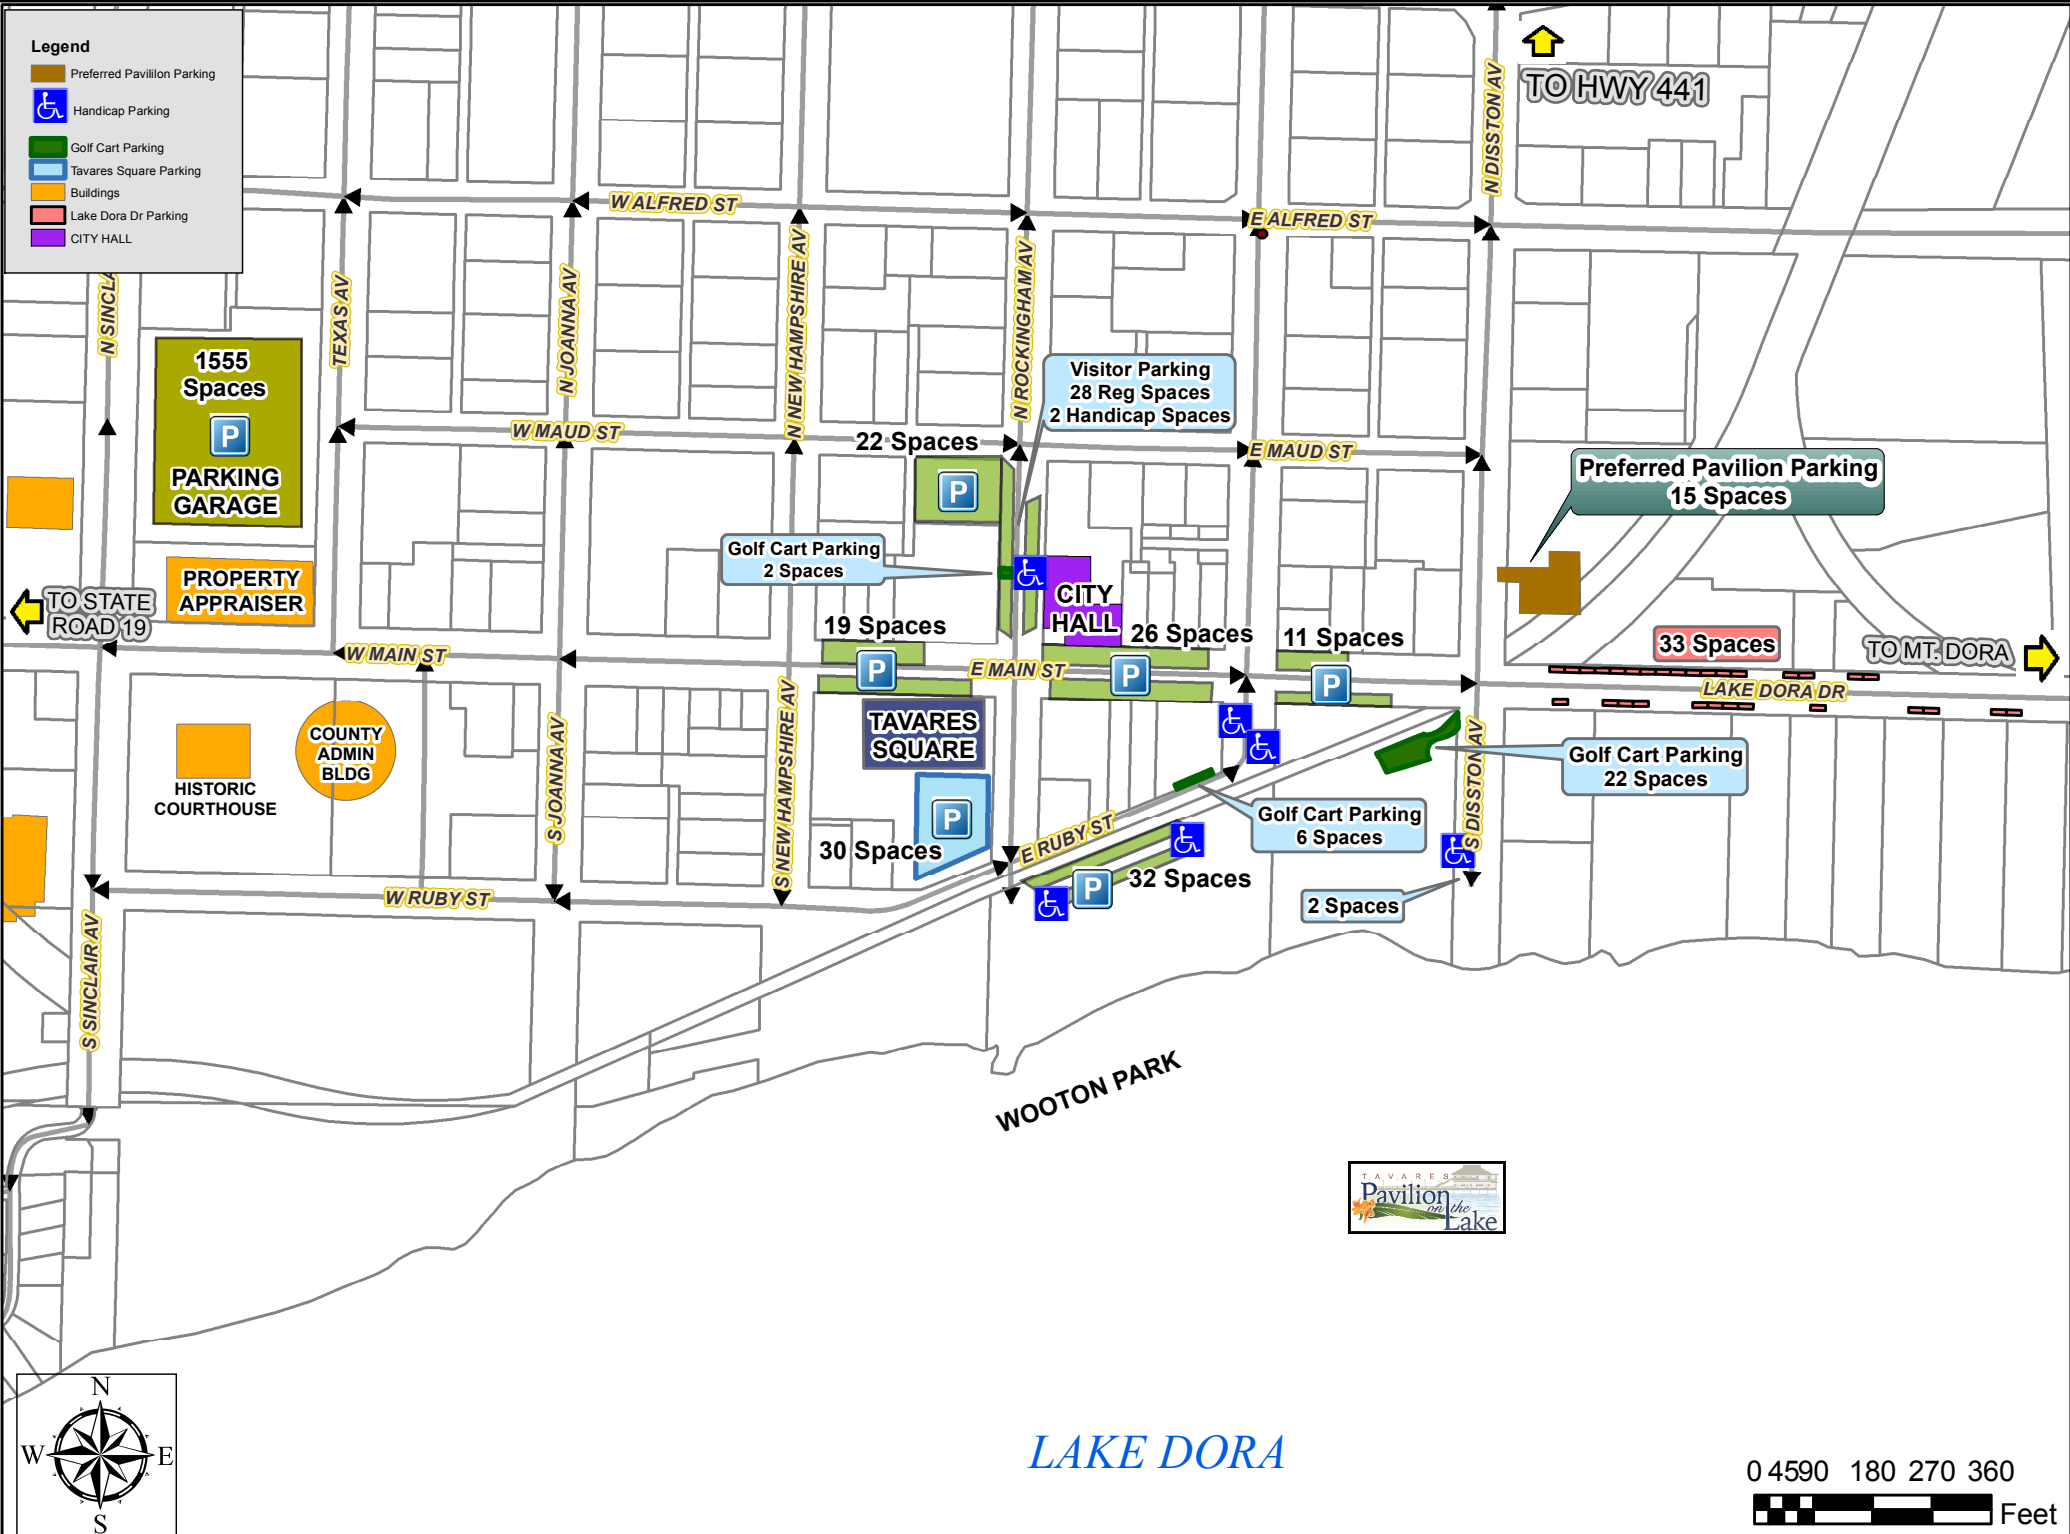

Legend

- Preferred Pavilion Parking
- Handicap Parking
- Golf Cart Parking
- Tavares Square Parking
- Buildings
- Lake Dora Dr Parking
- CITY HALL

LAKE DORA

0 450 180 270 360 Feet